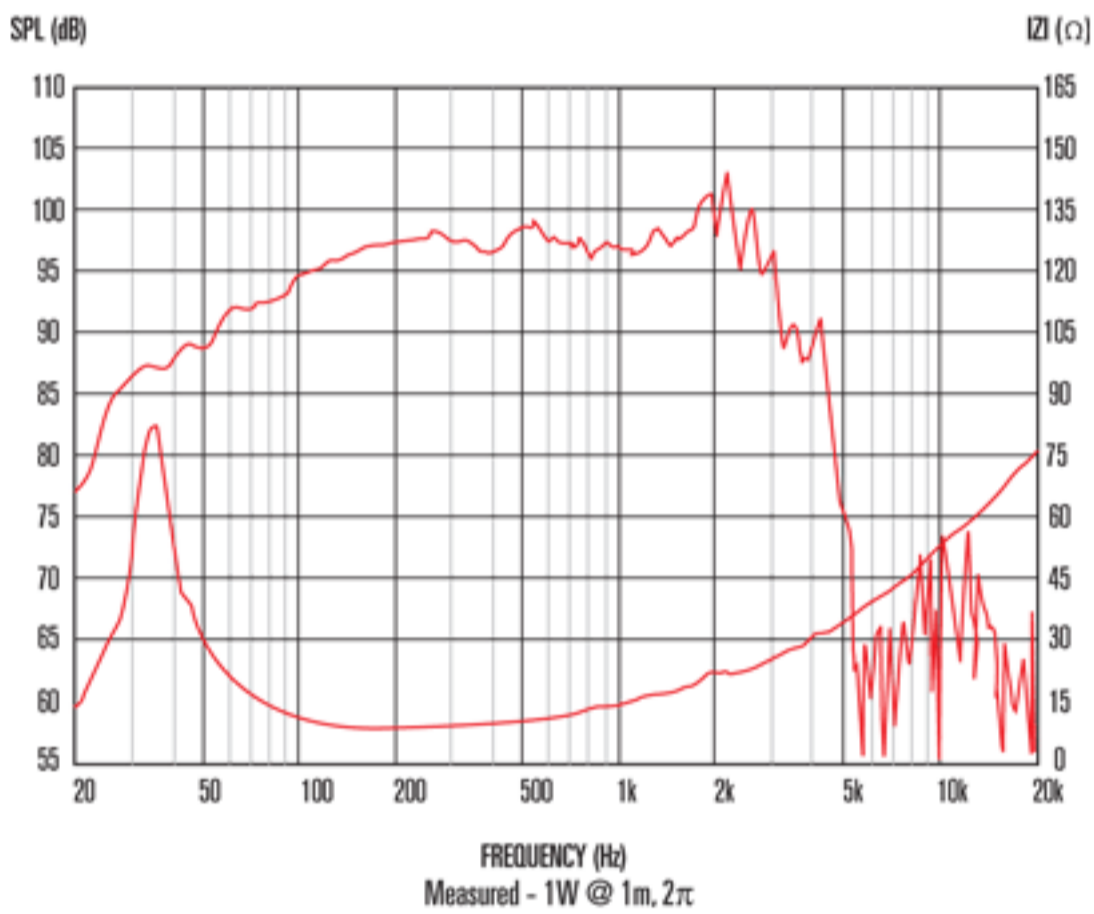

#### Features

- 15" neodymium woofer offers 450Wrms (AES standard) power handling and 98dB sensitivity
- 3" edgewound voice coil for higher efficiency and excellent distortion control
- "M-Roll" surround provides progressive excursion control, yielding a smooth response even at extremes of frequency range
- Extremely lightweight design combined with a highly efficient magnet assembly results in exceptional power-to-weight ratio
- Intelligent heat management in both chassis and magnet assembly design further minimizes distortion

#### 8 Frequency Response

1. Tested for two hours using a continuous, band-limited pink noise signal as per AES standard. Power calculated on minimum impedance. Loudspeaker tested in free air.
2. Measured on axis at 1W, 1m in 2° anechoic environment.
3. Xmax derived from: (voice coil winding width-gap depth)/2.
4. Small signal parameters measured after unit subjected to pre-conditioning signal.

#### General Specifications

Nominal diameter	381mm/15in
Power rating <sup>1</sup>	450Wrms
Nominal impedance	8
Sensitivity <sup>2</sup>	98dB
Frequency range	30-3000Hz
Voice coil diameter	75mm/3in
Chassis type	Cast aluminium
Magnet type	Neodymium
Coil material	Flat copper
Former material	Glass fibre
Cone material	Glass loaded paper with weather-resistant coating
Surround material	Cloth-sealed
Suspension	Single
Xmax <sup>3</sup>	5mm/0.20in
Gap depth	10mm/0.39in
Voice coil winding width	20mm/0.79in

#### Small Signal Parameters

D	0.33m/12.9in
Fs	34.6Hz
Mms	97.24g/3.43oz
Mmd	83.09g/2.93oz
Qms	3.856
Qes	0.262
Qts	0.246
Re	5.58
Vas	225.71lt/7.97ft3
Bl	21.2Tm
Cms	0.218mm/N
Rms	5.477Kg/s
Le (at 1kHz)	1.18mH